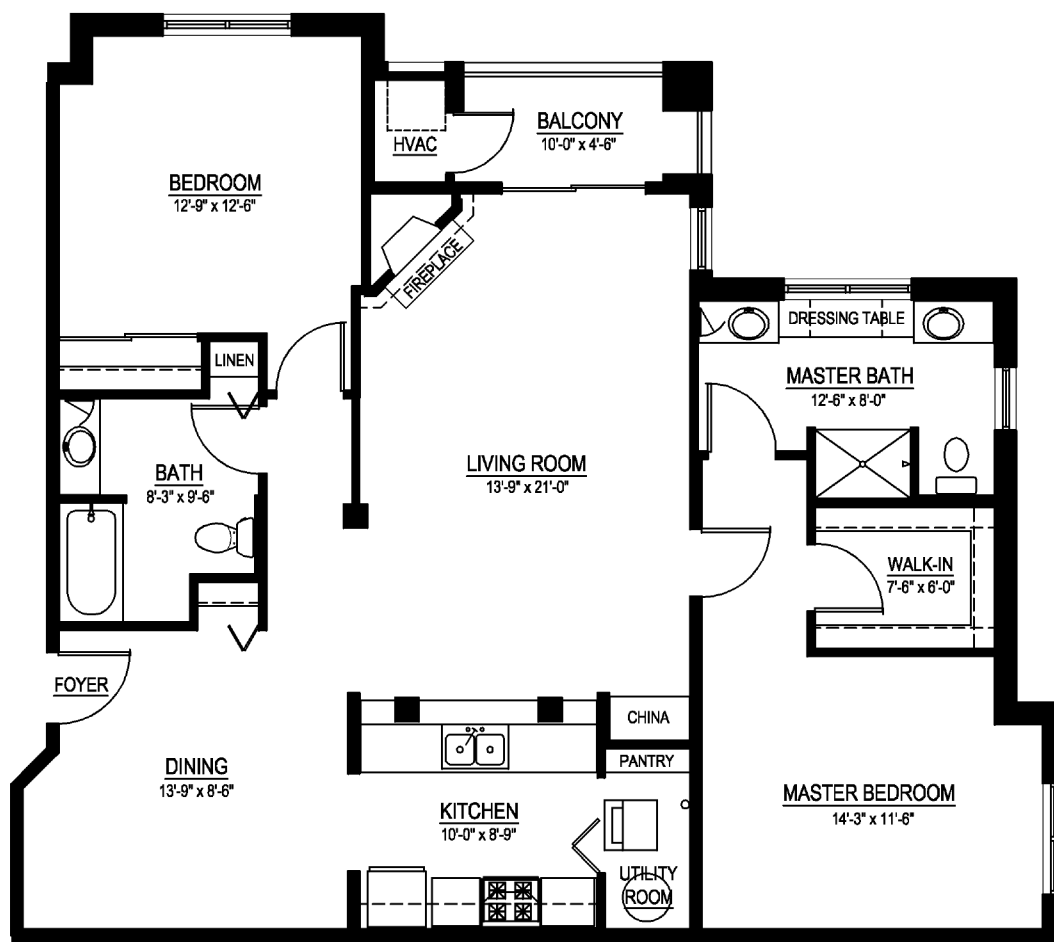

THE LOFTS

16 Unit Building UNIT A

2 BEDROOMS/2 BATHS - 1,325 SQ. FT.

THE RESIDENCES AT CITYCENTER • 414-529-3900 • WIMMERBROTHERSREALTY.COM

All dimensions are approximate and may vary from unit to unit. All building components may be substituted for other components of equal or greater value.