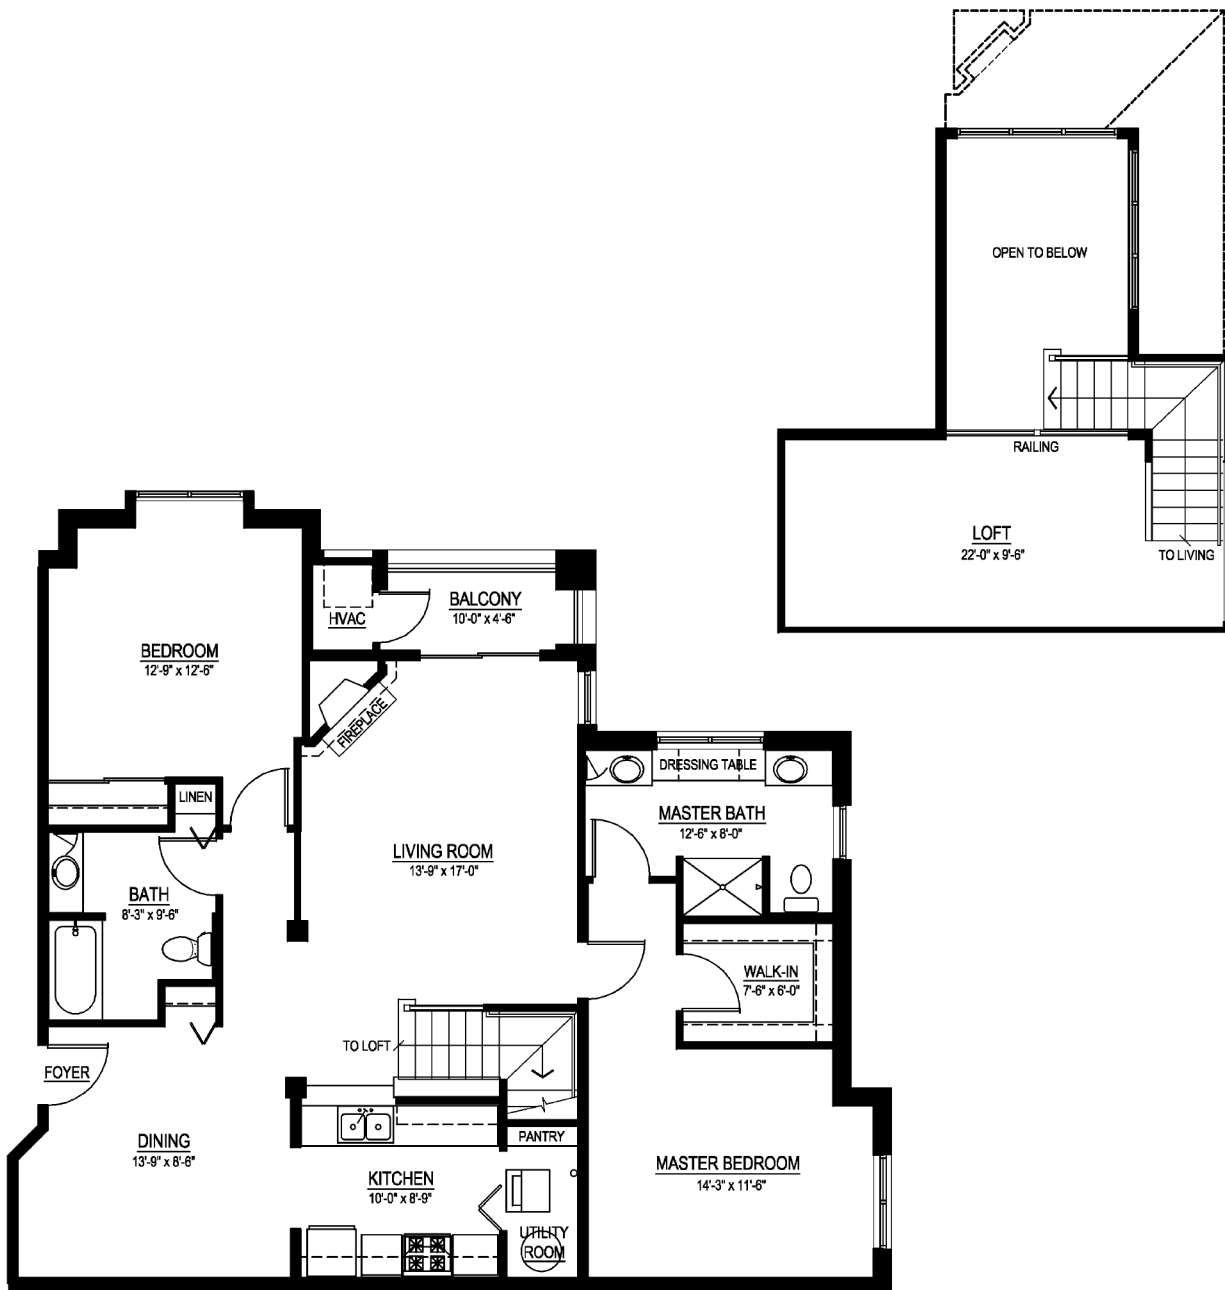

THE LOFTS

16 Unit Building
UNIT A/LOFT

2 BEDROOMS/2 BATHS WITH LOFT - 1,513 SQ. FT.

THE RESIDENCES AT CITYCENTER • 414-529-3900 • WIMMERBROTHERSREALTY.COM

All dimensions are approximate and may vary from unit to unit. All building components may be substituted for other components of equal or greater value.