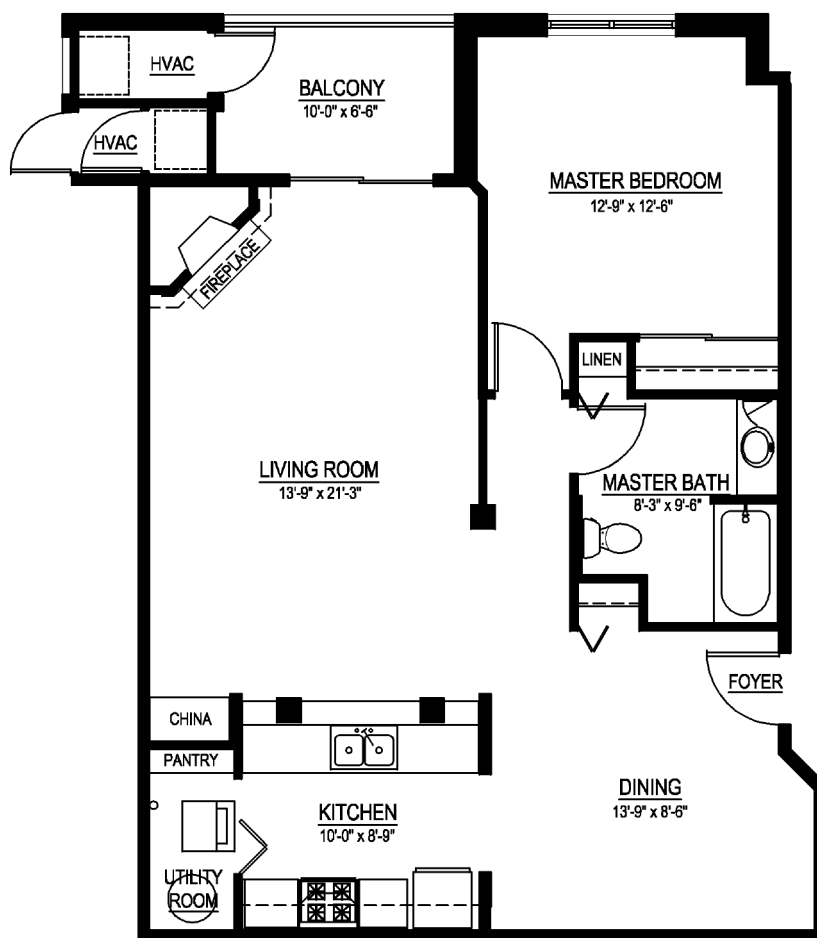

THE LOFTS

16 Unit Building
UNIT B

1 BEDROOM/1 BATH - 924 SQ. FT.

THE RESIDENCES AT CITYCENTER • 414-529-3900 • WIMMERBROTHERSREALTY.COM

All dimensions are approximate and may vary from unit to unit. All building components may be substituted for other components of equal or greater value.