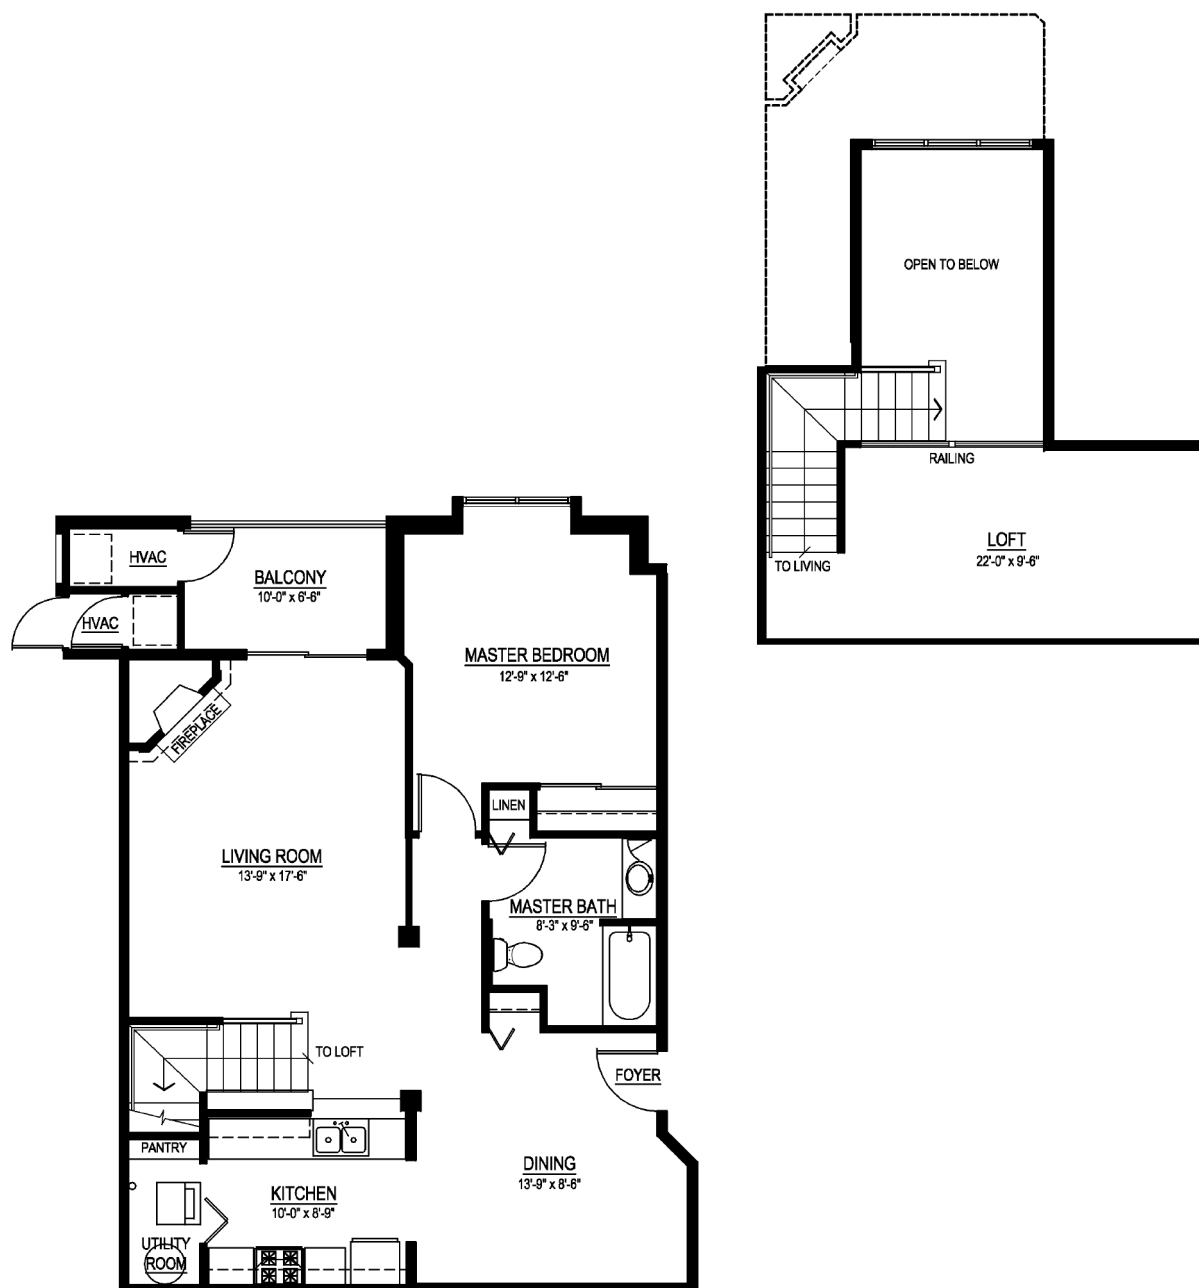

# THE LOFTS

16 Unit Building  
UNIT B/LOFT

1 BEDROOM/1 BATH WITH LOFT - 1,112 SQ. FT.

THE RESIDENCES AT CITYCENTER • 414-529-3900 • WIMMERBROTHERSREALTY.COM

All dimensions are approximate and may vary from unit to unit. All building components may be substituted for other components of equal or greater value.