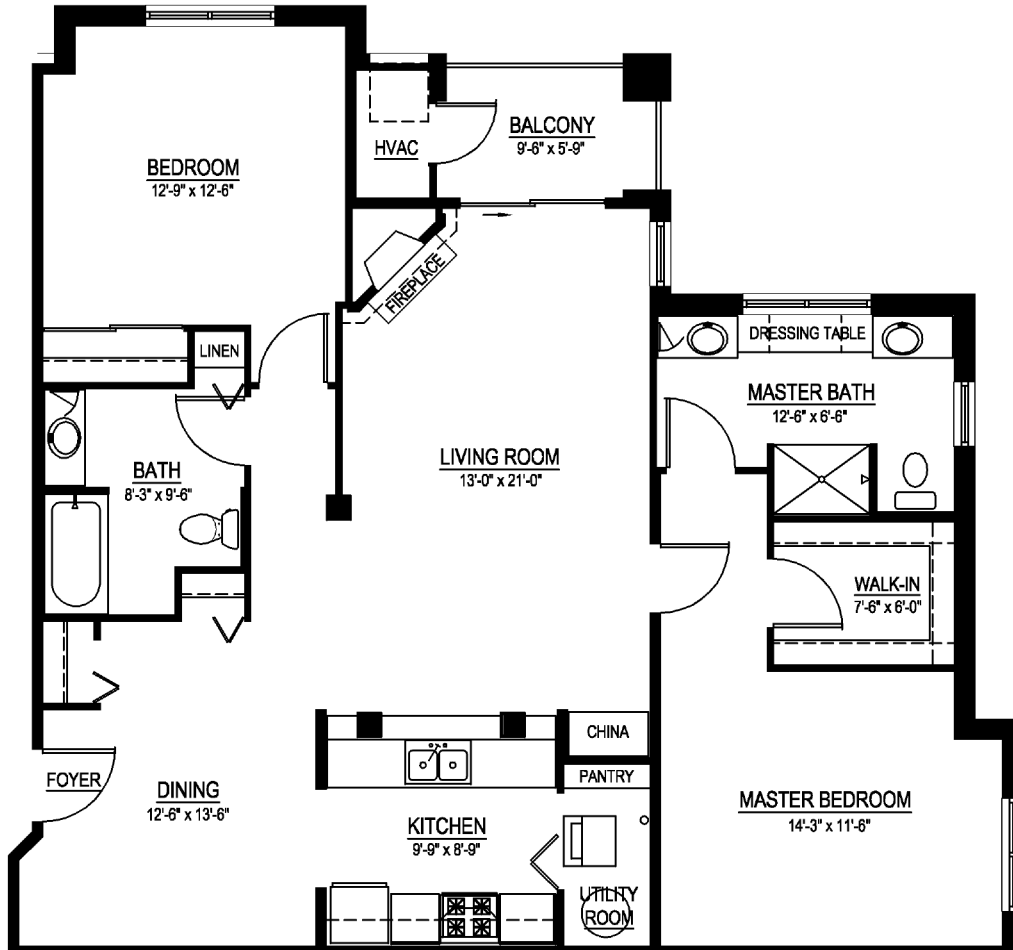

THE LOFTS

56 Unit Building
UNIT A

2 BEDROOMS/2 BATHS - 1,296 SQ. FT.

THE RESIDENCES AT CITYCENTER • 414-529-3900 • WIMMERBROTHERSREALTY.COM

All dimensions are approximate and may vary from unit to unit. All building components may be substituted for other components of equal or greater value.