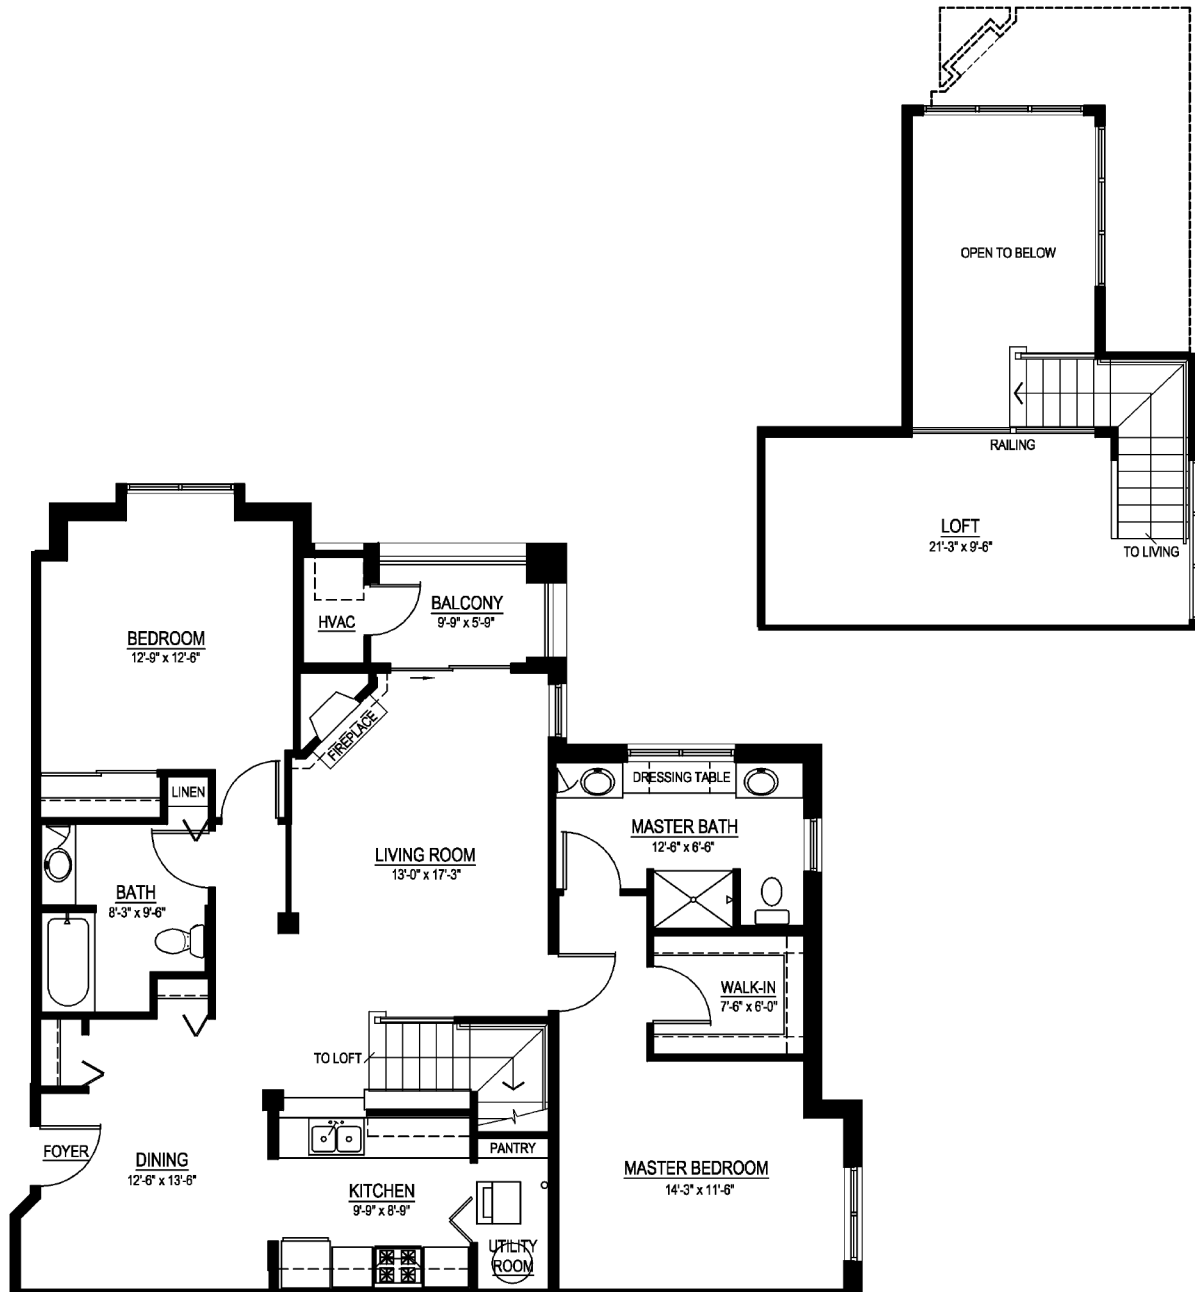

THE LOFTS

56 Unit Building UNIT A/LOFT

2 BEDROOMS/2 BATHS WITH LOFT - 1,474 SQ. FT.

THE RESIDENCES AT CITYCENTER • 414-529-3900 • WIMMERBROTHERSREALTY.COM

All dimensions are approximate and may vary from unit to unit. All building components may be substituted for other components of equal or greater value.