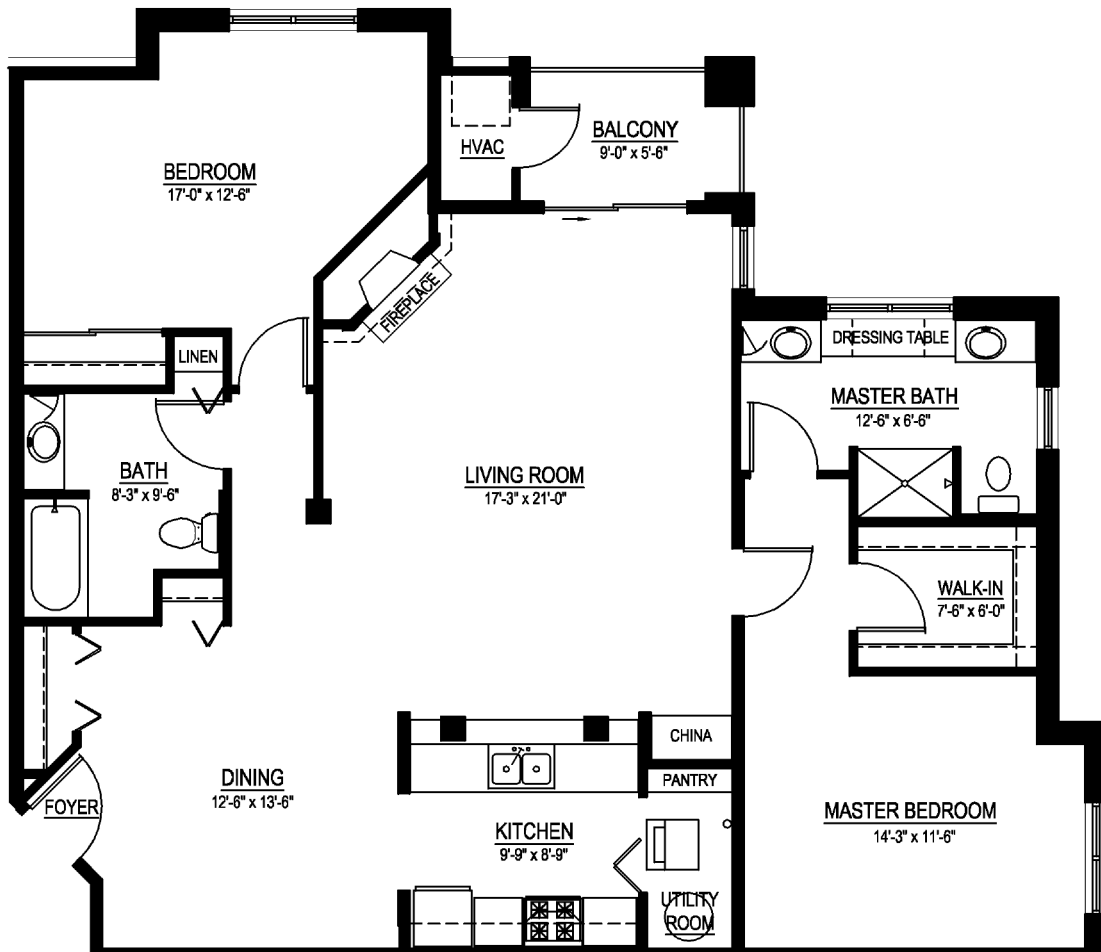

THE LOFTS

56 Unit Building
UNIT B

2 BEDROOMS/2 BATHS - 1,435 SQ. FT.

THE RESIDENCES AT CITYCENTER • 414-529-3900 • WIMMERBROTHERSREALTY.COM

All dimensions are approximate and may vary from unit to unit. All building components may be substituted for other components of equal or greater value.