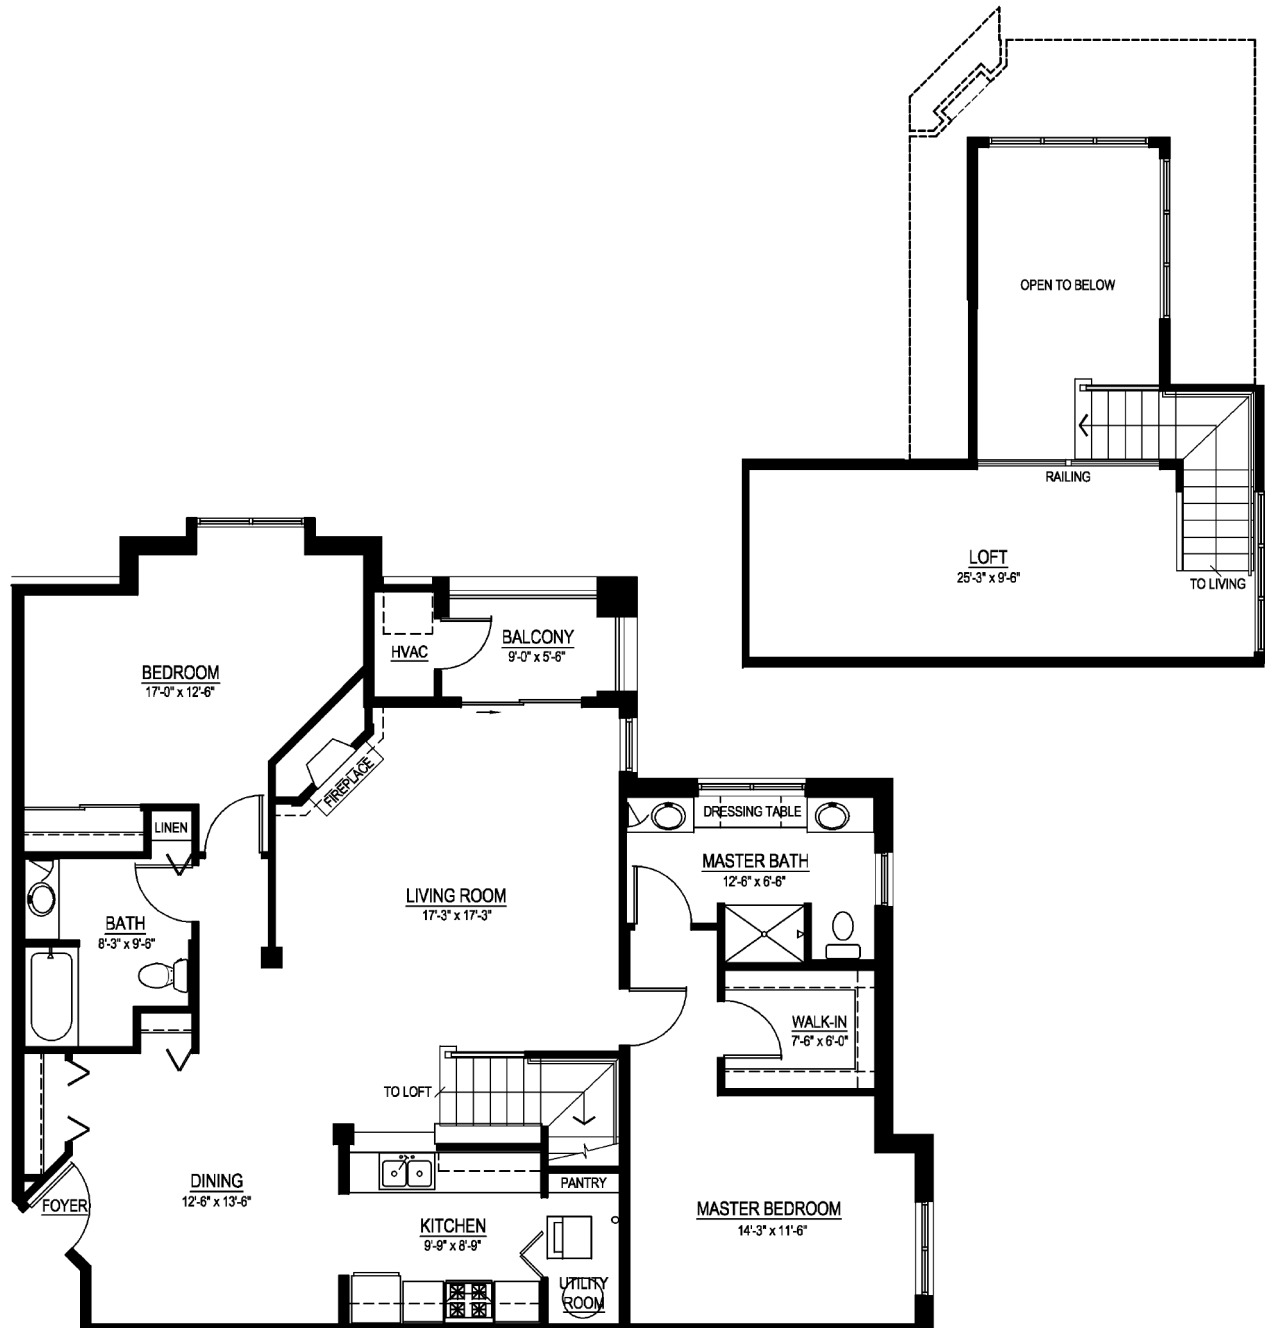

THE LOFTS

56 Unit Building
UNIT B/LOFT

2 BEDROOMS/2 BATHS WITH LOFT - 1,647 SQ. FT.

THE RESIDENCES AT CITYCENTER • 414-529-3900 • WIMMERBROTHERSREALTY.COM

All dimensions are approximate and may vary from unit to unit. All building components may be substituted for other components of equal or greater value.