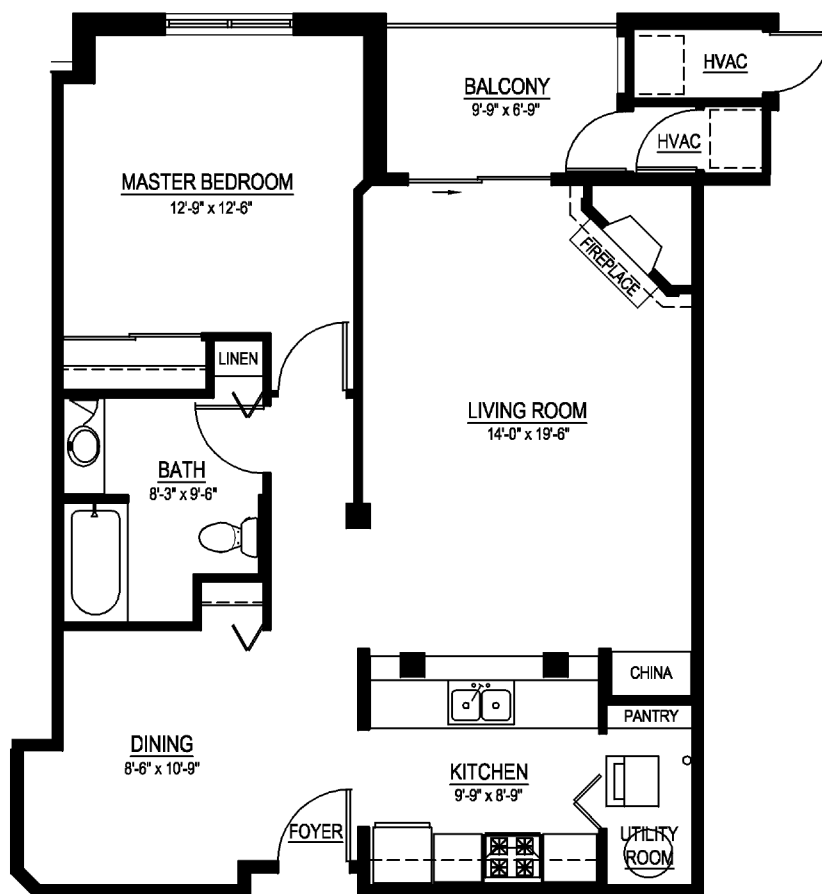

THE LOFTS

56 Unit Building
UNIT C

1 BEDROOM/1 BATH - 910 SQ. FT.

THE RESIDENCES AT CITYCENTER • 414-529-3900 • WIMMERBROTHERSREALTY.COM

All dimensions are approximate and may vary from unit to unit. All building components may be substituted for other components of equal or greater value.