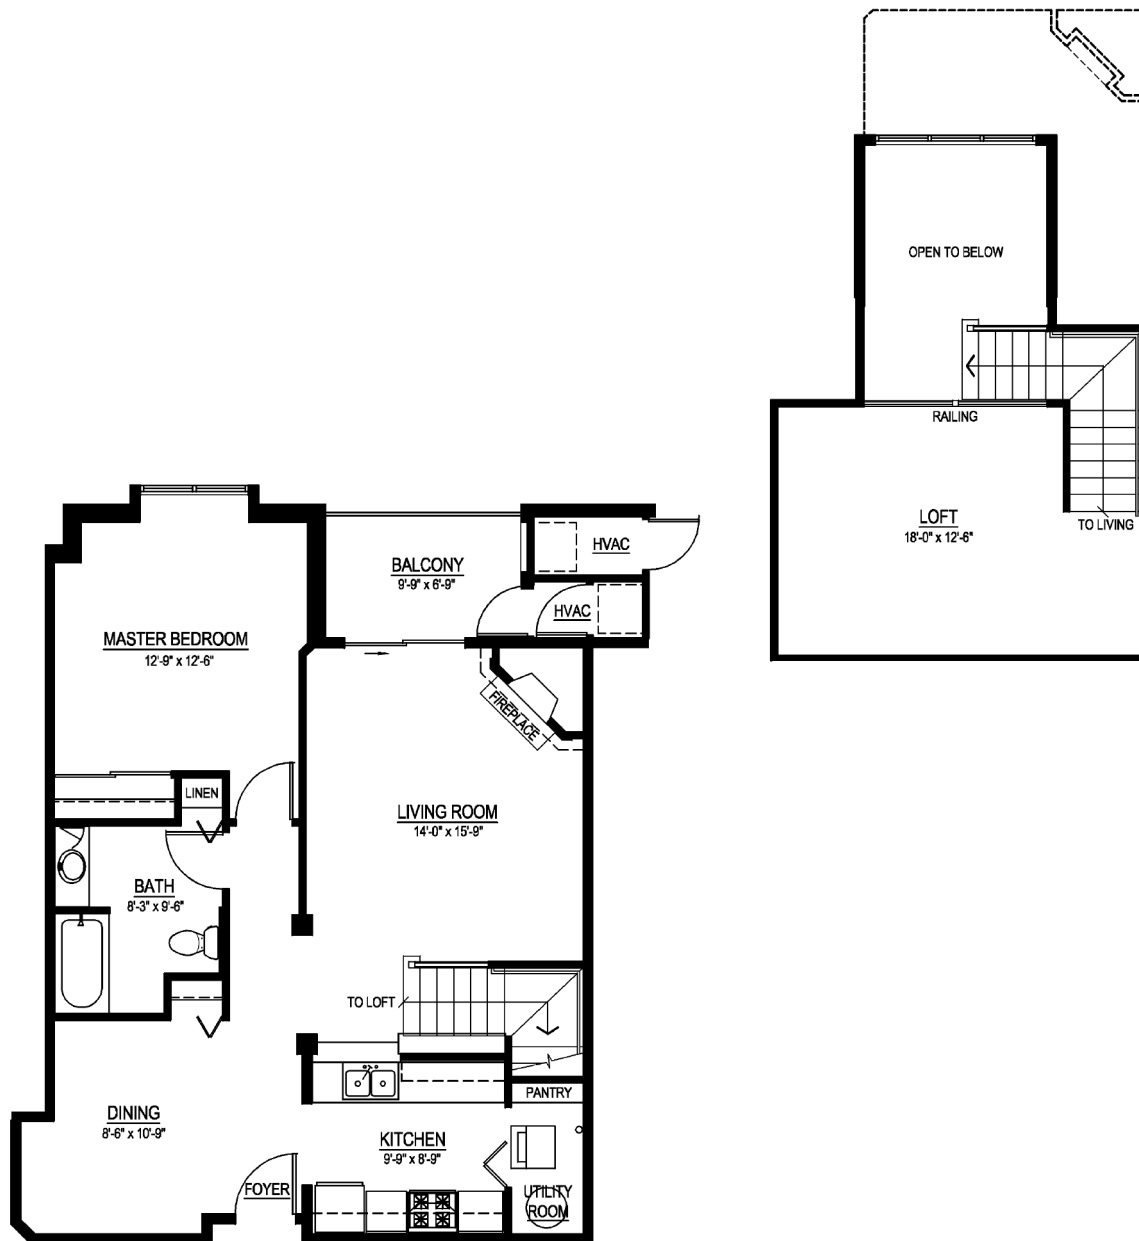

# THE LOFTS

56 Unit Building  
UNIT C/LOFT

1 BEDROOM/1 BATH WITH LOFT - 1,084 SQ. FT.

THE RESIDENCES AT CITYCENTER • 414-529-3900 • WIMMERBROTHERSREALTY.COM

All dimensions are approximate and may vary from unit to unit. All building components may be substituted for other components of equal or greater value.