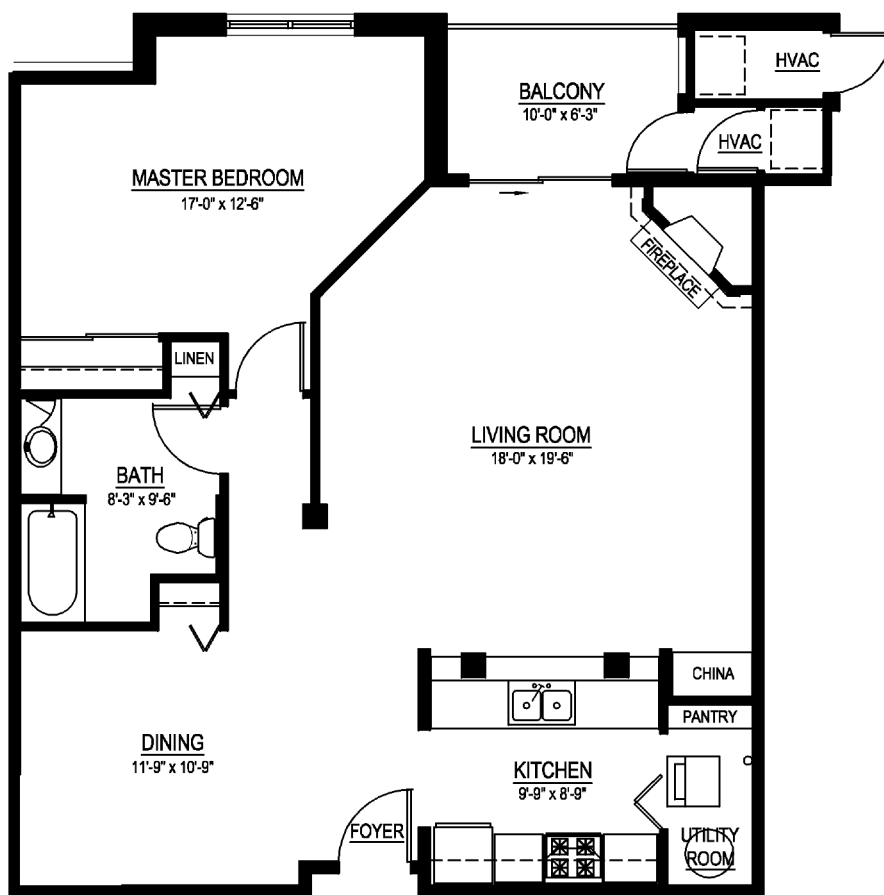

THE LOFTS

56 Unit Building
UNIT D

1 BEDROOM/1 BATH - 1,044 SQ. FT.

THE RESIDENCES AT CITYCENTER • 414-529-3900 • WIMMERBROTHERSREALTY.COM

All dimensions are approximate and may vary from unit to unit. All building components may be substituted for other components of equal or greater value.