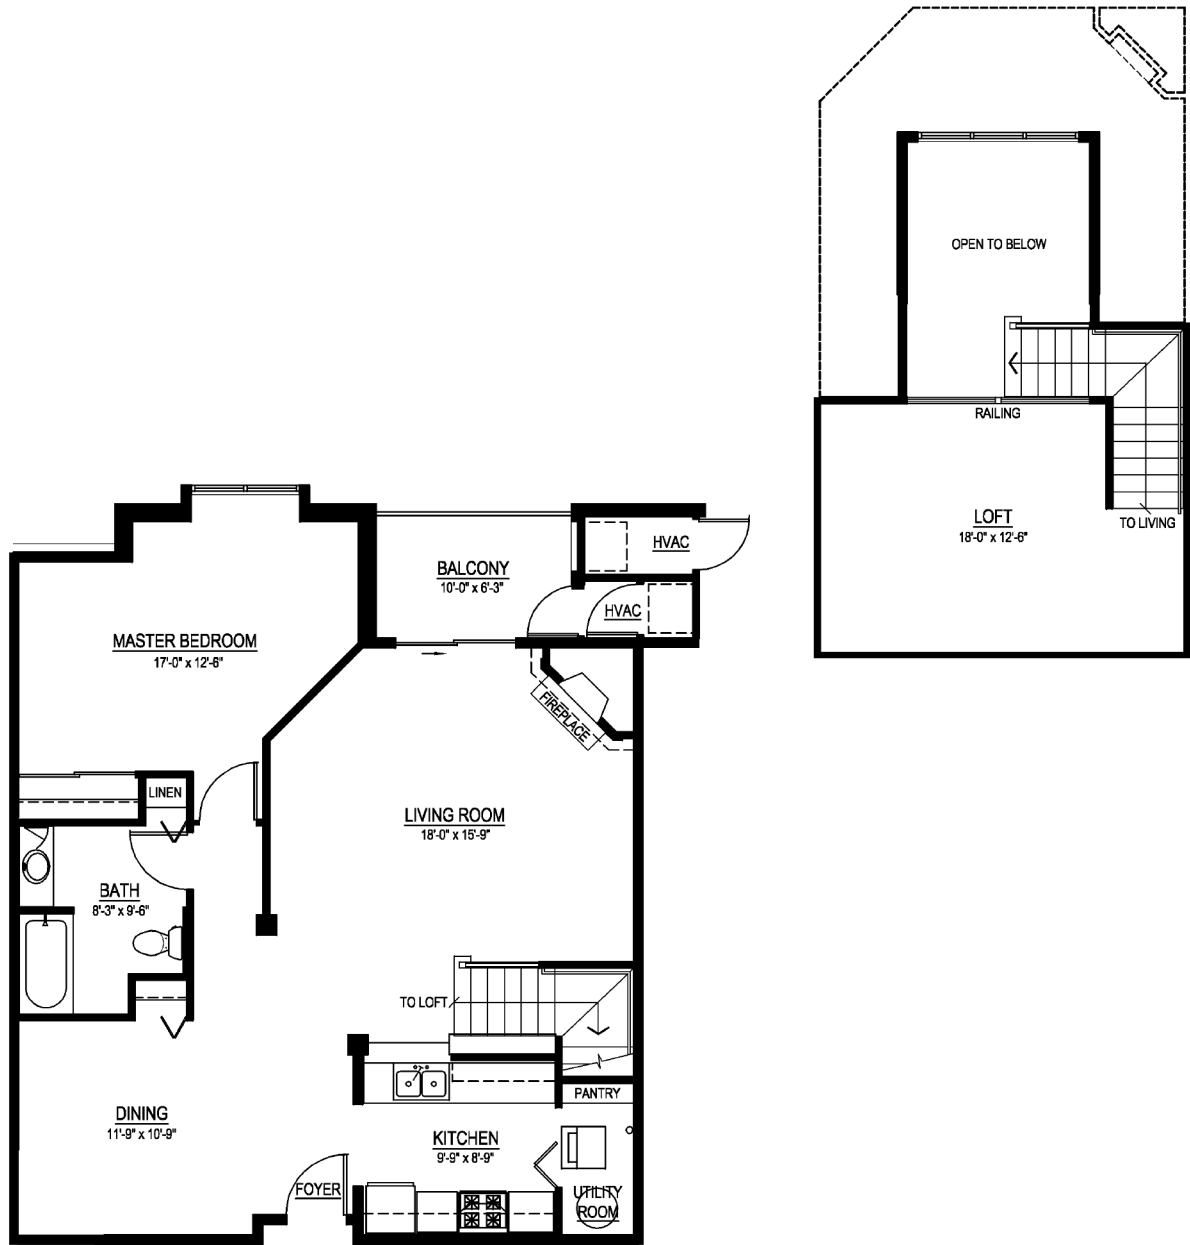

THE LOFTS

56 Unit Building UNIT D/LOFT

1 BEDROOM/1 BATH WITH LOFT - 1,248 SQ. FT.

THE RESIDENCES AT CITYCENTER • 414-529-3900 • WIMMERBROTHERSREALTY.COM

All dimensions are approximate and may vary from unit to unit. All building components may be substituted for other components of equal or greater value.