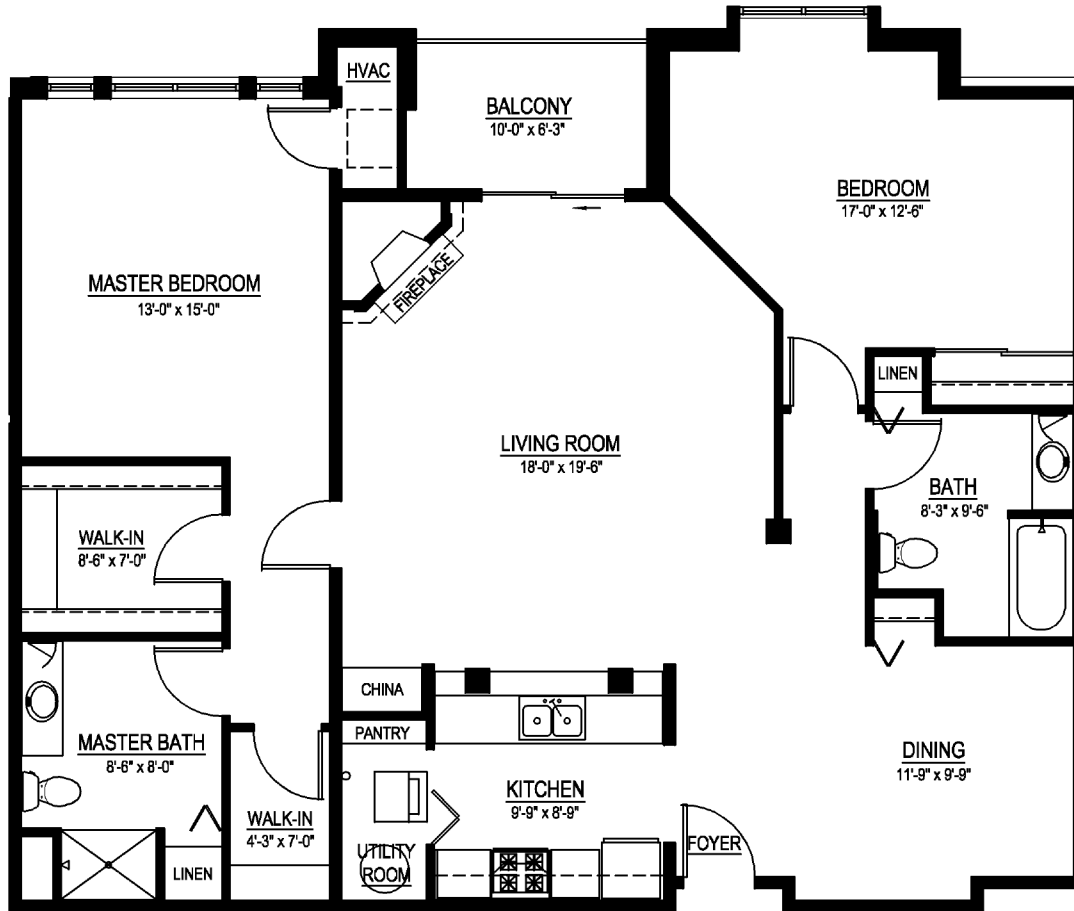

THE LOFTS

56 Unit Building
UNIT E

2 BEDROOMS/2 BATHS - 1,512 SQ. FT.

THE RESIDENCES AT CITYCENTER • 414-529-3900 • WIMMERBROTHERSREALTY.COM

All dimensions are approximate and may vary from unit to unit. All building components may be substituted for other components of equal or greater value.