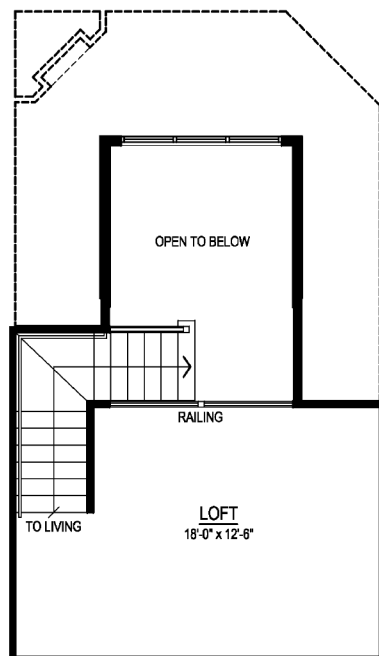

THE LOFTS

56 Unit Building
UNIT E/LOFT

2 BEDROOMS/2 BATHS WITH LOFT - 1,716 SQ. FT.

THE RESIDENCES AT CITYCENTER • 414-529-3900 • WIMMERBROTHERSREALTY.COM

All dimensions are approximate and may vary from unit to unit. All building components may be substituted for other components of equal or greater value.