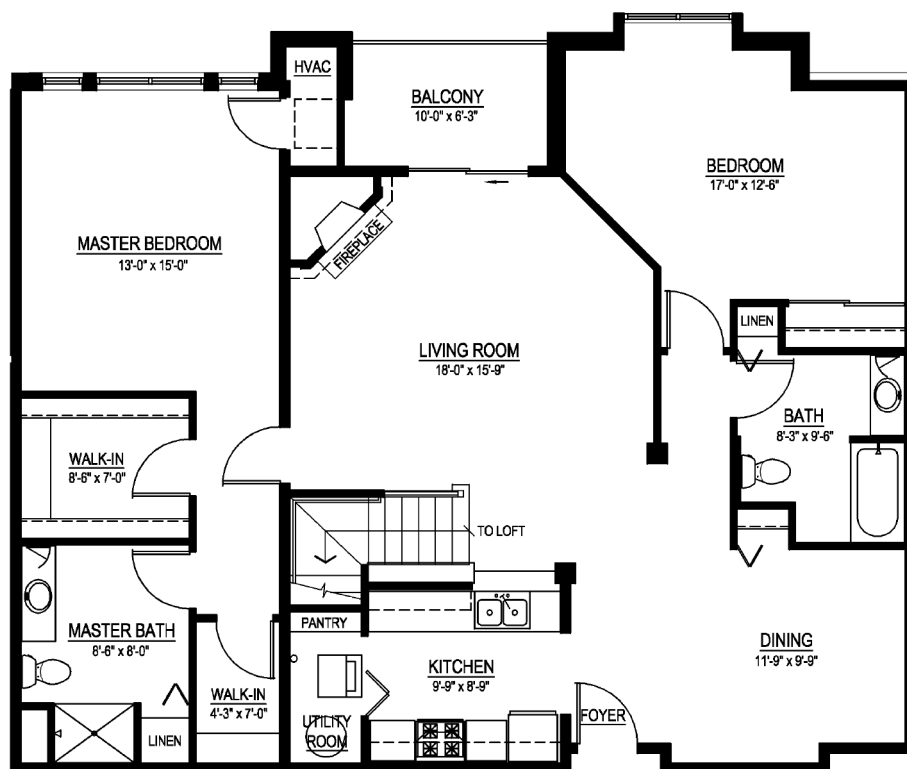

THE LOFTS

56 Unit Building
UNIT E/LOFT

2 BEDROOMS/2 BATHS WITH LOFT - 1,716 SQ. FT.

THE RESIDENCES AT CITYCENTER • 414-529-3900 • WIMMERBROTHERSREALTY.COM

All dimensions are approximate and may vary from unit to unit. All building components may be substituted for other components of equal or greater value.