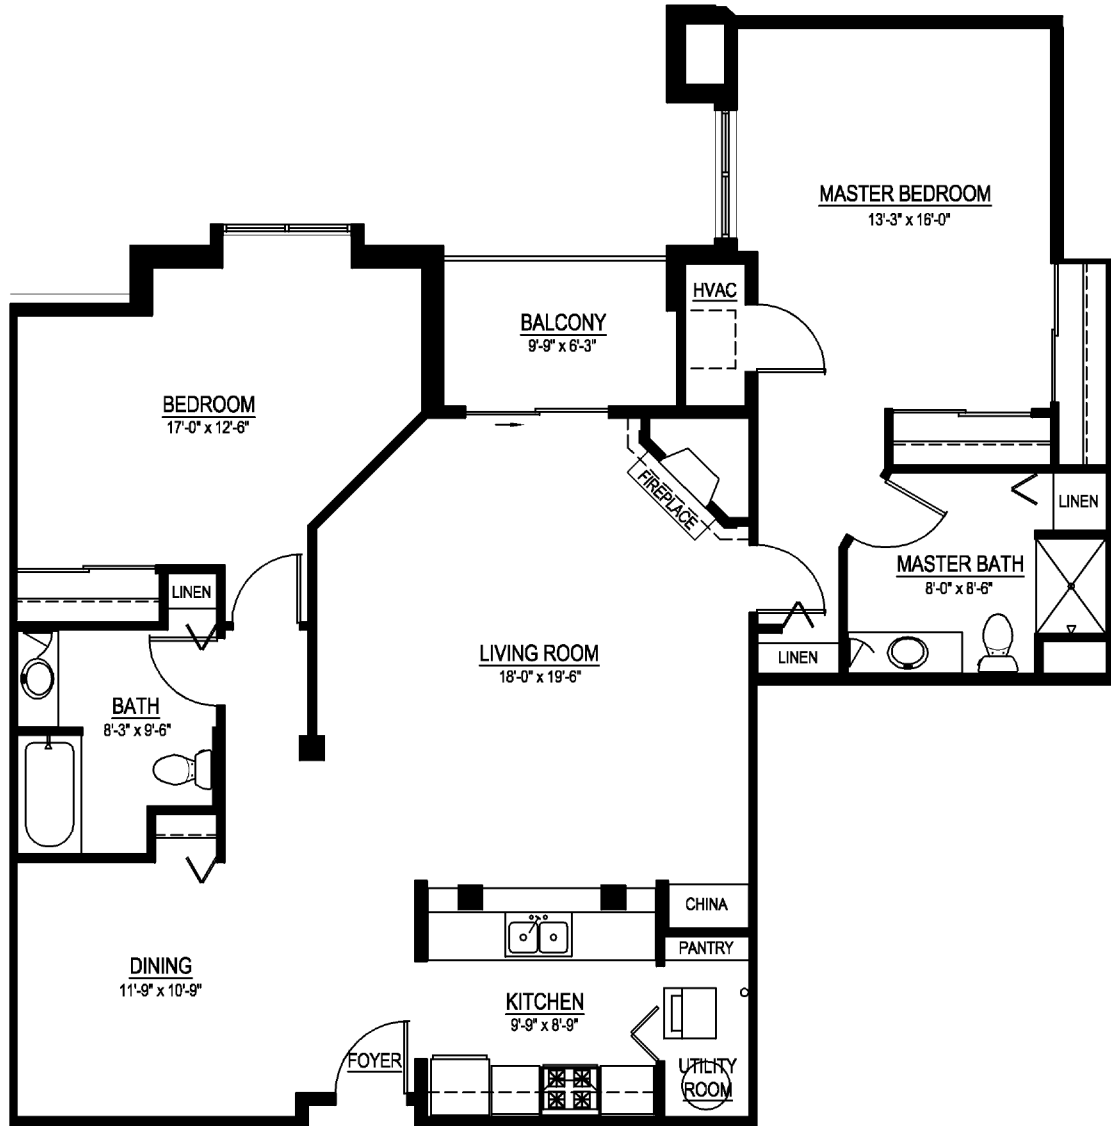

THE LOFTS

56 Unit Building
UNIT F

2 BEDROOMS/2 BATHS - 1,454 SQ. FT.

THE RESIDENCES AT CITYCENTER • 414-529-3900 • WIMMERBROTHERSREALTY.COM

All dimensions are approximate and may vary from unit to unit. All building components may be substituted for other components of equal or greater value.