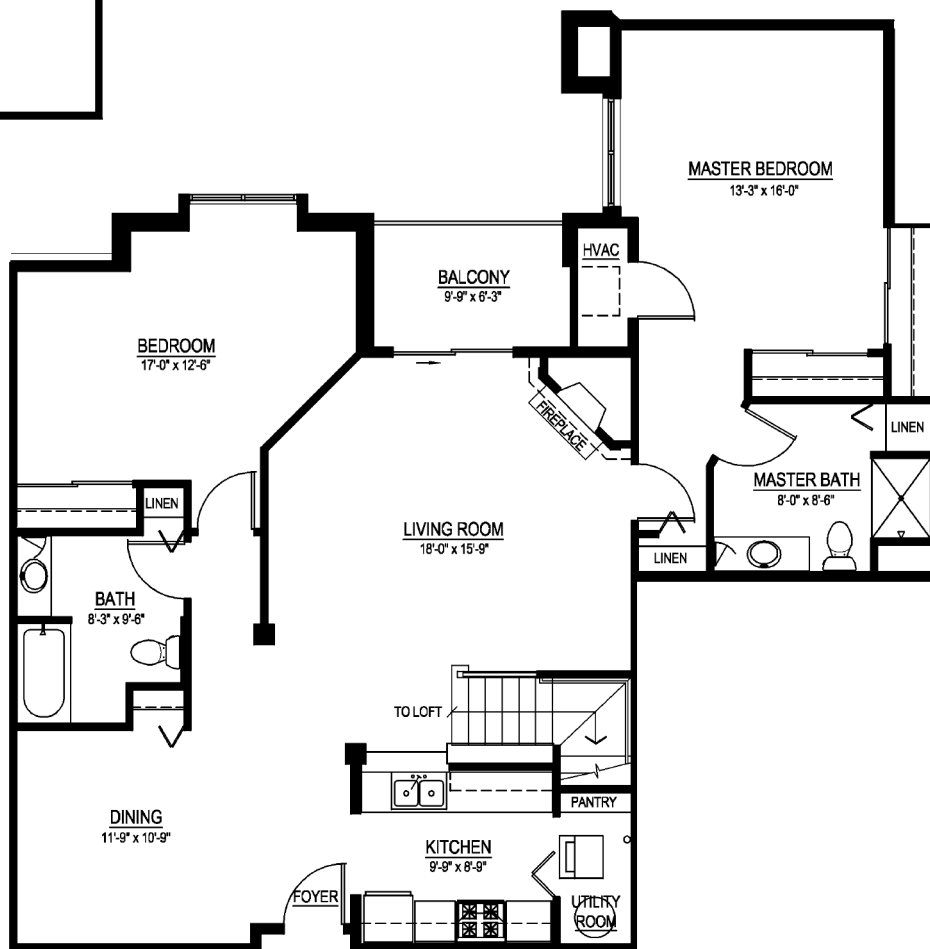

THE LOFTS

56 Unit Building
UNIT F/LOFT

2 BEDROOMS/2 BATHS WITH LOFT - 1,658 SQ. FT.

THE RESIDENCES AT CITYCENTER • 414-529-3900 • WIMMERBROTHERSREALTY.COM

All dimensions are approximate and may vary from unit to unit. All building components may be substituted for other components of equal or greater value.