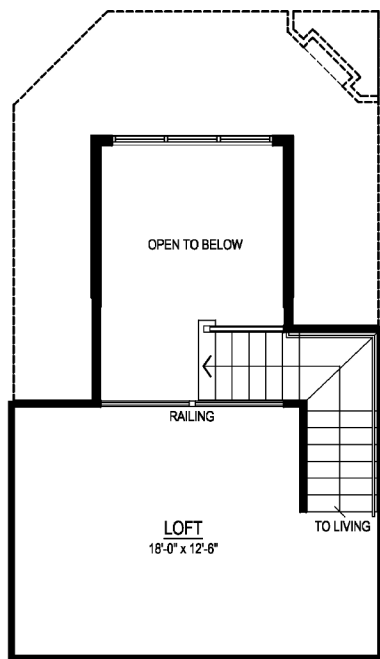

THE LOFTS

56 Unit Building
UNIT F/LOFT

2 BEDROOMS/2 BATHS WITH LOFT - 1,658 SQ. FT.

THE RESIDENCES AT CITYCENTER • 414-529-3900 • WIMMERBROTHERSREALTY.COM

All dimensions are approximate and may vary from unit to unit. All building components may be substituted for other components of equal or greater value.