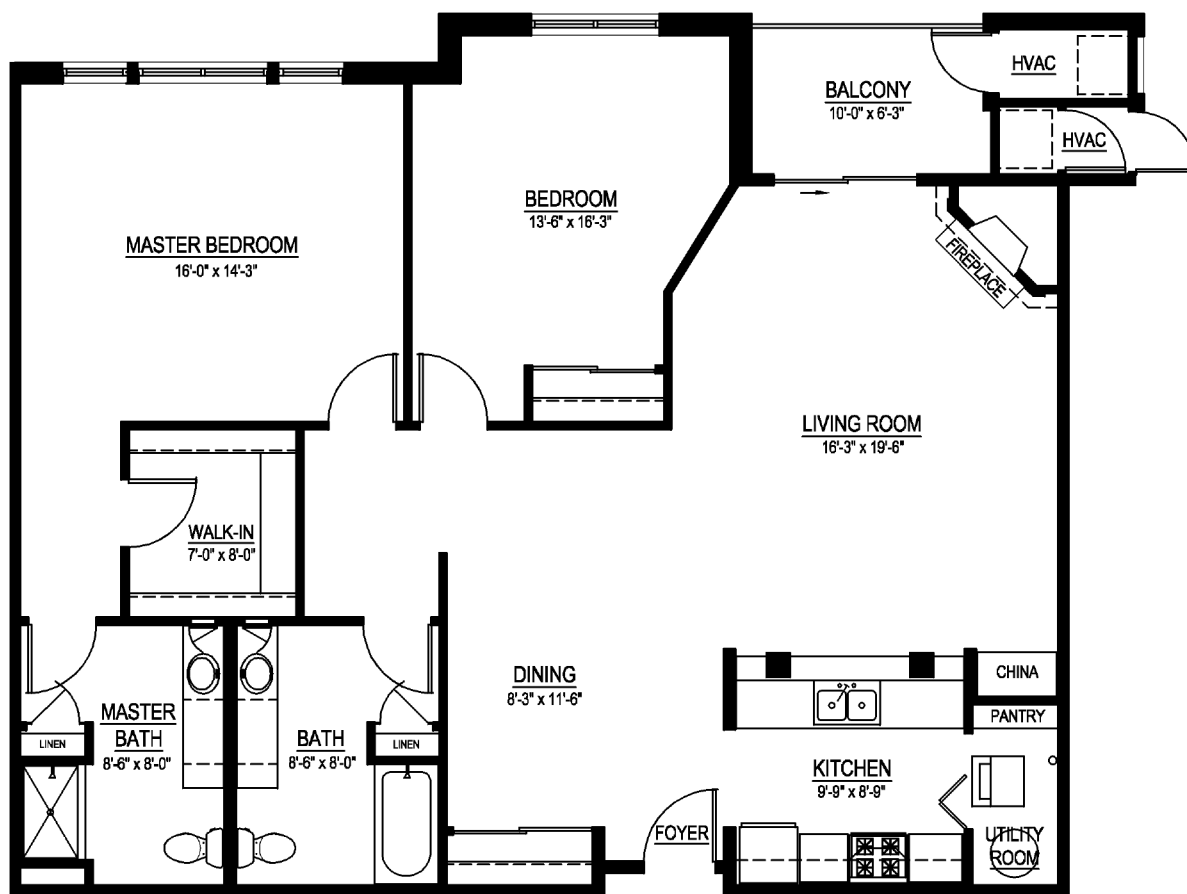

# THE LOFTS

56 Unit Building  
UNIT G

2 BEDROOMS/2 BATHS - 1,481 SQ. FT.

THE RESIDENCES AT CITYCENTER • 414-529-3900 • WIMMERBROTHERSREALTY.COM

All dimensions are approximate and may vary from unit to unit. All building components may be substituted for other components of equal or greater value.