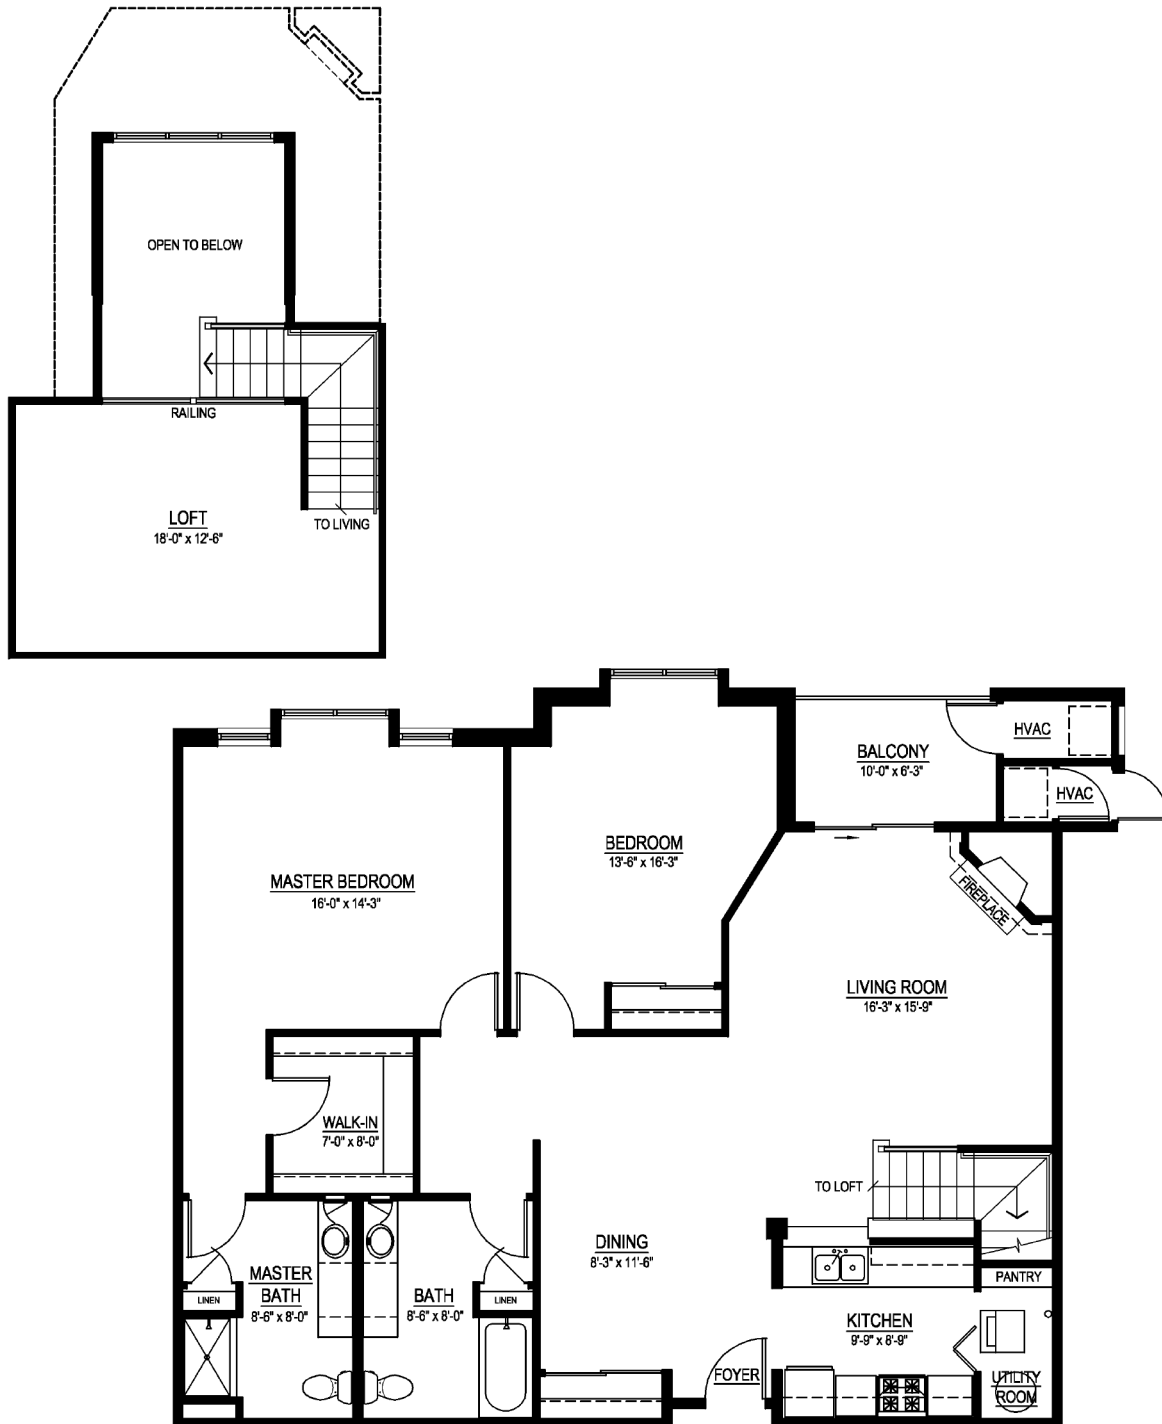

THE LOFTS

56 Unit Building
UNIT G/LOFT

2 BEDROOMS/2 BATHS WITH LOFT - 1,685 SQ. FT.

THE RESIDENCES AT CITYCENTER • 414-529-3900 • WIMMERBROTHERSREALTY.COM

All dimensions are approximate and may vary from unit to unit. All building components may be substituted for other components of equal or greater value.