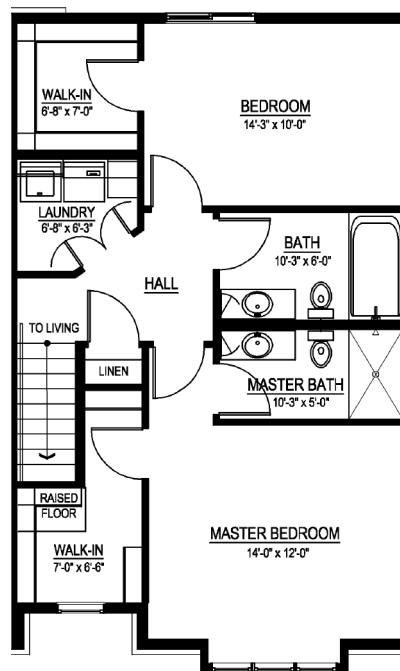

# THE TOWNHOMES UNIT B

FIRST FLOOR - 765 SQ. FT.

SECOND FLOOR - 765 SQ. FT.

GROUND FLOOR - 325 SQ. FT.

THE RESIDENCES AT CITYCENTER • 414-529-3900 • WIMMERBROTHERSREALTY.COM

All dimensions are approximate and may vary from unit to unit. All building components may be substituted for other components of equal or greater value.