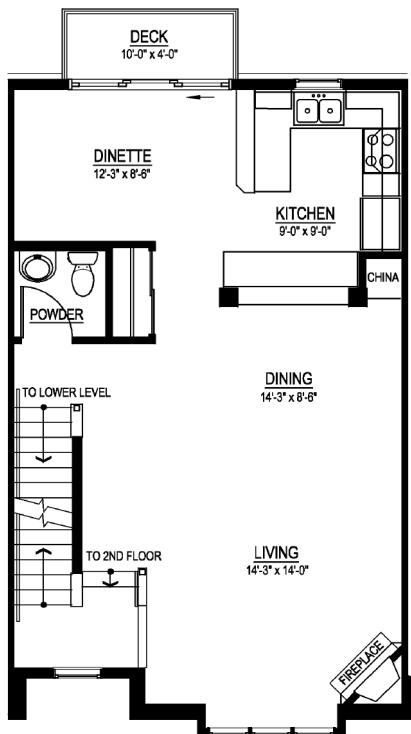

# THE TOWNHOMES UNIT B

FIRST FLOOR - 765 SQ. FT.

SECOND FLOOR - 765 SQ. FT.

GROUND FLOOR - 325 SQ. FT.

THE RESIDENCES AT CITYCENTER • 414-529-3900 • WIMMERBROTHERSREALTY.COM

All dimensions are approximate and may vary from unit to unit. All building components may be substituted for other components of equal or greater value.