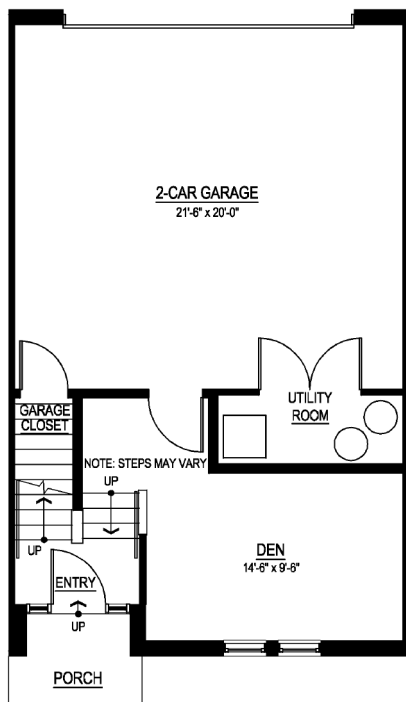

# THE TOWNHOMES UNIT B

FIRST FLOOR - 765 SQ. FT.

SECOND FLOOR - 765 SQ. FT.

GROUND FLOOR - 325 SQ. FT.

THE RESIDENCES AT CITYCENTER • 414-529-3900 • WIMMERBROTHERSREALTY.COM

All dimensions are approximate and may vary from unit to unit. All building components may be substituted for other components of equal or greater value.